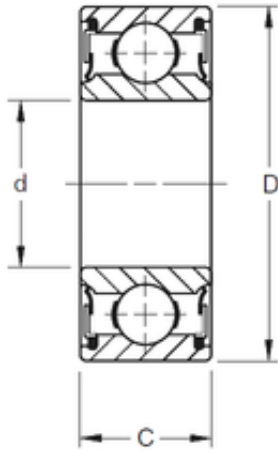

Shandong Yochi Bearing Co., Ltd.

50 mm x 80 mm x 16 mm TIMKEN 9110PP Single Row Ball Bearings

Bearing No. 9110PP

Size	50x80x16 mm
Bore Diameter	50 mm
Outer Diameter	80 mm
Width	16 mm
d	50 mm
D	80 mm
B	16 mm
C	16 mm
Weight	0,272 Kg
Basic dynamic load rating (C)	24,9 kN

9110PP Bearing 2D drawings and 3D CAD models