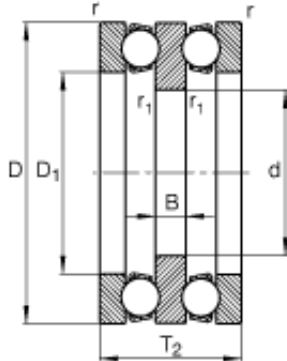

Shandong Yochi Bearing Co., Ltd.

70 mm x 125 mm x 12 mm FAG 52217 Thrust Ball Bearing

Bearing No. 52217

Size	70x125x55 mm
Bore Diameter	70 mm
Outer Diameter	125 mm
Width	55 mm
d	70 mm
D	125 mm
T ₂	55 mm
B	12 mm
D ₁	88 mm
D _{a max}	101 mm
d _{a max}	85 mm
r _{1 min}	1 mm
r _{a max}	1 mm
r _{a1 max}	1 mm
r _{min}	1 mm
m	2,23 kg / Weight
C _a	98000 N / Dynamic load rating (axial)
C _{0a}	250000 N / Static load rating (axial)
A	0,38 / Factor min. load
n _G	3250 1/min / Limiting speed
C _{ua}	10900 N / Fatigue limit load, axial

52217 Bearing 2D drawings and 3D CAD models